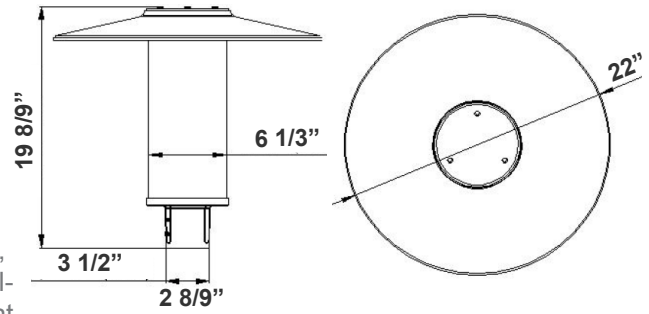

19 8/9"(H) x 22"(D)

GPH is a classic led post-top light for illuminating yards, parks, parking areas, and other public outdoor spaces. It is well-shielded and delivers clear white light, creating a pleasant ambiance while enabling good energy savings. Symmetrical light distribution is designed for area lighting. It is made of high-quality, durable materials and can be directly mounted on a Ø 60 mm & Ø 76 mm post. A glare shield is an accessory that makes light-dark sky friendly, no upward light.

Area 65'x 65' Mounting Height: 9'

Other Views:

Side View

Top View

Bottom View

Performance Table: GPH-12-40W-MCTP-BR

MODEL NO.	Wattage	Voltage	Lumens	Color Temp.	BUG Rating	LPW
GPH-12-40W-MCTP-BR	12W 20W 30W 40W	120-277V	1200LM 2000LM 3000LM 4000LM	3000K 4000K 5000K	B1-U3-G1	100